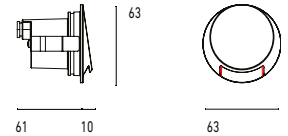

System

	Power	3W	
	Input	24V-DC	
	Colour Temperature	2700°K / 3000°K	
	Optic	Axially Symmetrical	
	CRI	Ra80	
	Chromacity	<3 SCDM	
	Articulation	Fixed	
	Cut-Out	52mm Round x 80mm Depth	
	Ingress Protection	IP67	
2700°K	103 06 500300.010	White	Not Included
	103 06 500300.020	Black	Not Included
	103 06 500300.011	White	Fixed Output (Included)
	103 06 500300.021	Black	Fixed Output (Included)
	103 06 500300.012	White	Phase DIM (Included)
	103 06 500300.022	Black	Phase DIM (Included)
	103 06 500300.013	White	DALI (Included)
	103 06 500300.023	Black	DALI (Included)
	3000°K	103 06 500301.010	White
103 06 500301.020		Black	Not Included
103 06 500301.011		White	Fixed Output (Included)
103 06 500301.021		Black	Fixed Output (Included)
103 06 500301.012		White	Phase DIM (Included)
103 06 500301.022		Black	Phase DIM (Included)
103 06 500301.013		White	DALI (Included)
103 06 500301.023		Black	DALI (Included)